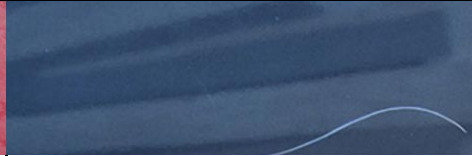

STICKY PAINT LHR21

CHEMICAL AGGRESSION ★

Medium wool pads
(9.BW180M)

Mille fine compound

SHOW CAR FINISH ★

Ultra fine foam pads
(9.BF180S)

Diamond ultra fine
compound

LIGHT HOLOGRAMS ★

Ultra fine foam pads
(9.BF180S)

Diamond ultra fine
compound

OXIDATION ★

Fine foam pads
(9.BF180M)

Mille fine compound

SEVERE SCRATCHES ★

Medium wool pads
(9.BW180M)

Mille coarse compound

SEVERE HOLOGRAMS ★

Fine foam pads
(9.BF180M)

Mille fine compound

MEDIUM SCRATCHES ★

Medium wool pads
(9.BW180M)

Mille coarse compound

LIGHT SCRATCHES ★

Fine foam pads
(9.BF180M)